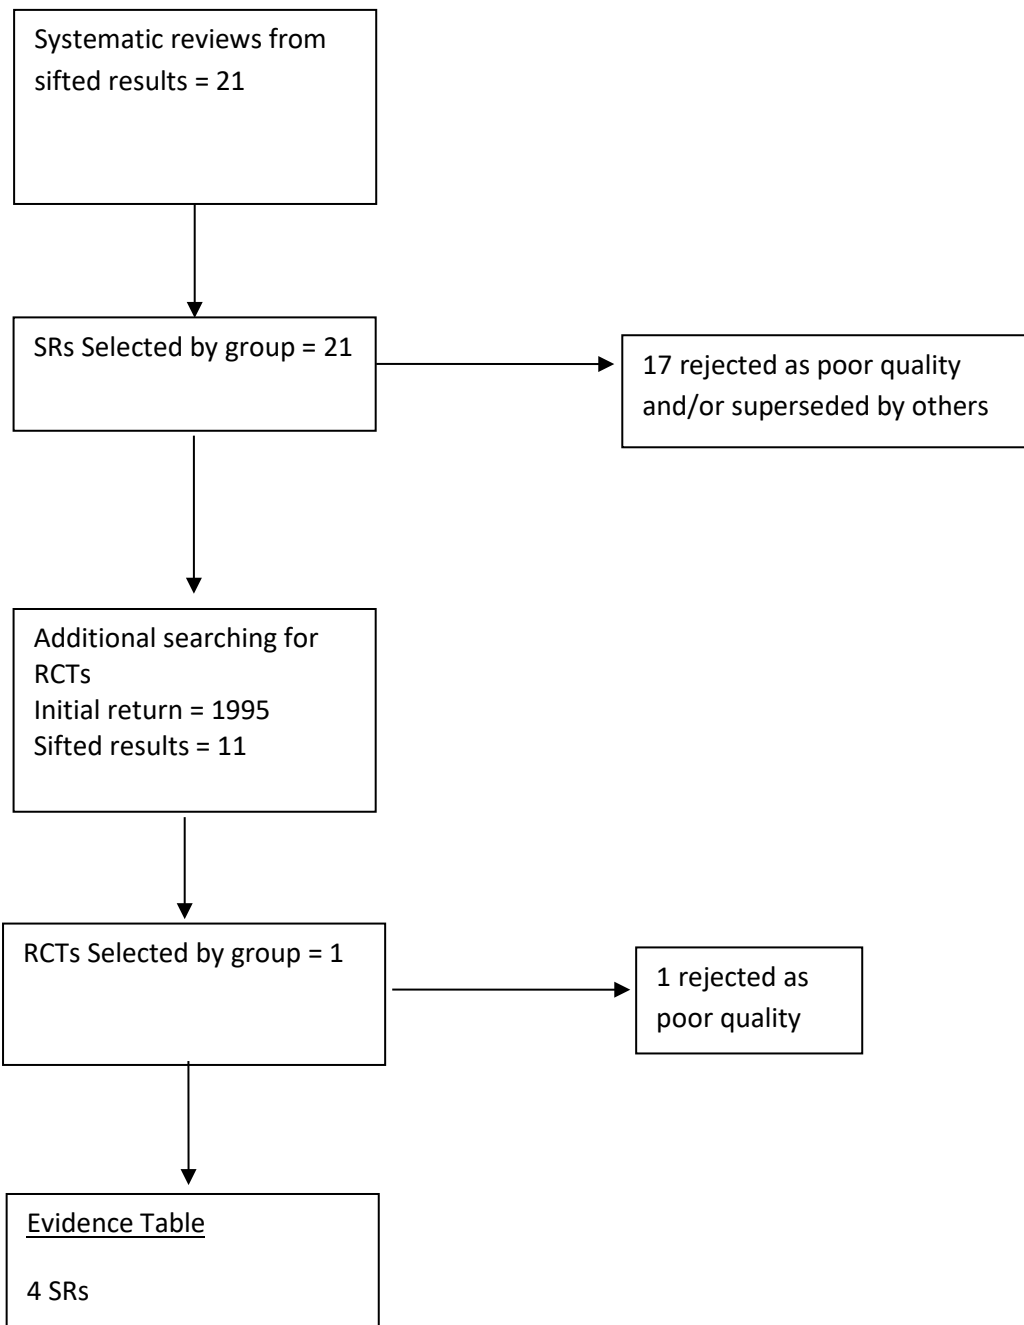

Asthma update 2018-19 Search Flow chart

Systematic Reviews – Key Questions 1-12

Initial Return = 2817  
Sifted results = 353

KQ1

KQ2

KQ3

KQ4

KQ5

KQ6

KQ7

KQ8

KQ9

KQ11

KQ12

KQ13