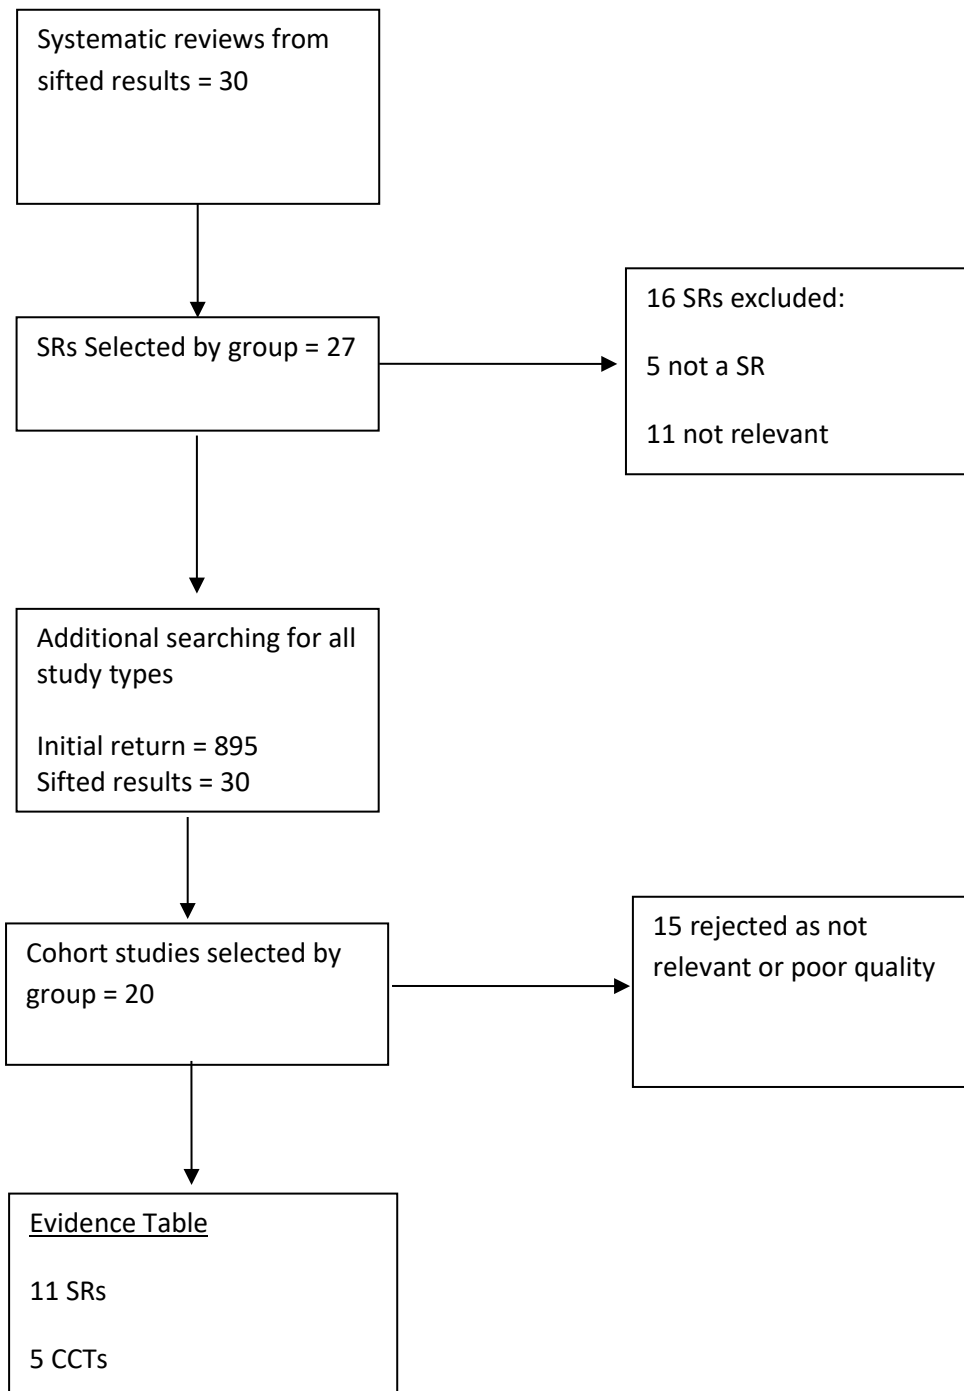

Asthma update 2018-19 Search Flow chart

Systematic Reviews – Key Questions 1-12

Initial Return = 2817  
Sifted results = 353

KQ1

KQ2

KQ3

KQ4

KQ5

KQ6

KQ7

KQ8

KQ9

KQ11

KQ12

KQ13