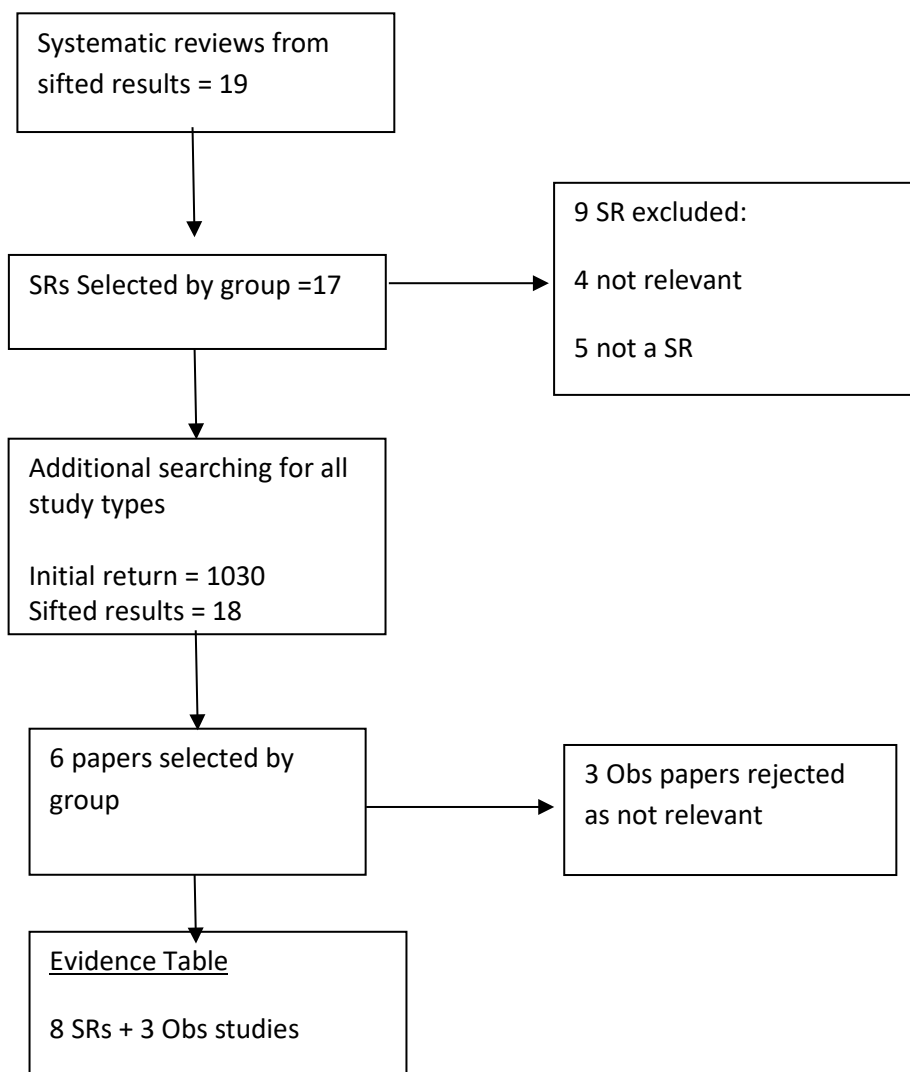

Asthma update 2018-19 Search Flow chart

Systematic Reviews – Key Questions 1-12

Initial Return = 2817  
Sifted results = 353

KQ1

KQ2

KQ3

KQ4

KQ5

KQ6

KQ7

KQ8

KQ9

KQ11

KQ12

KQ13