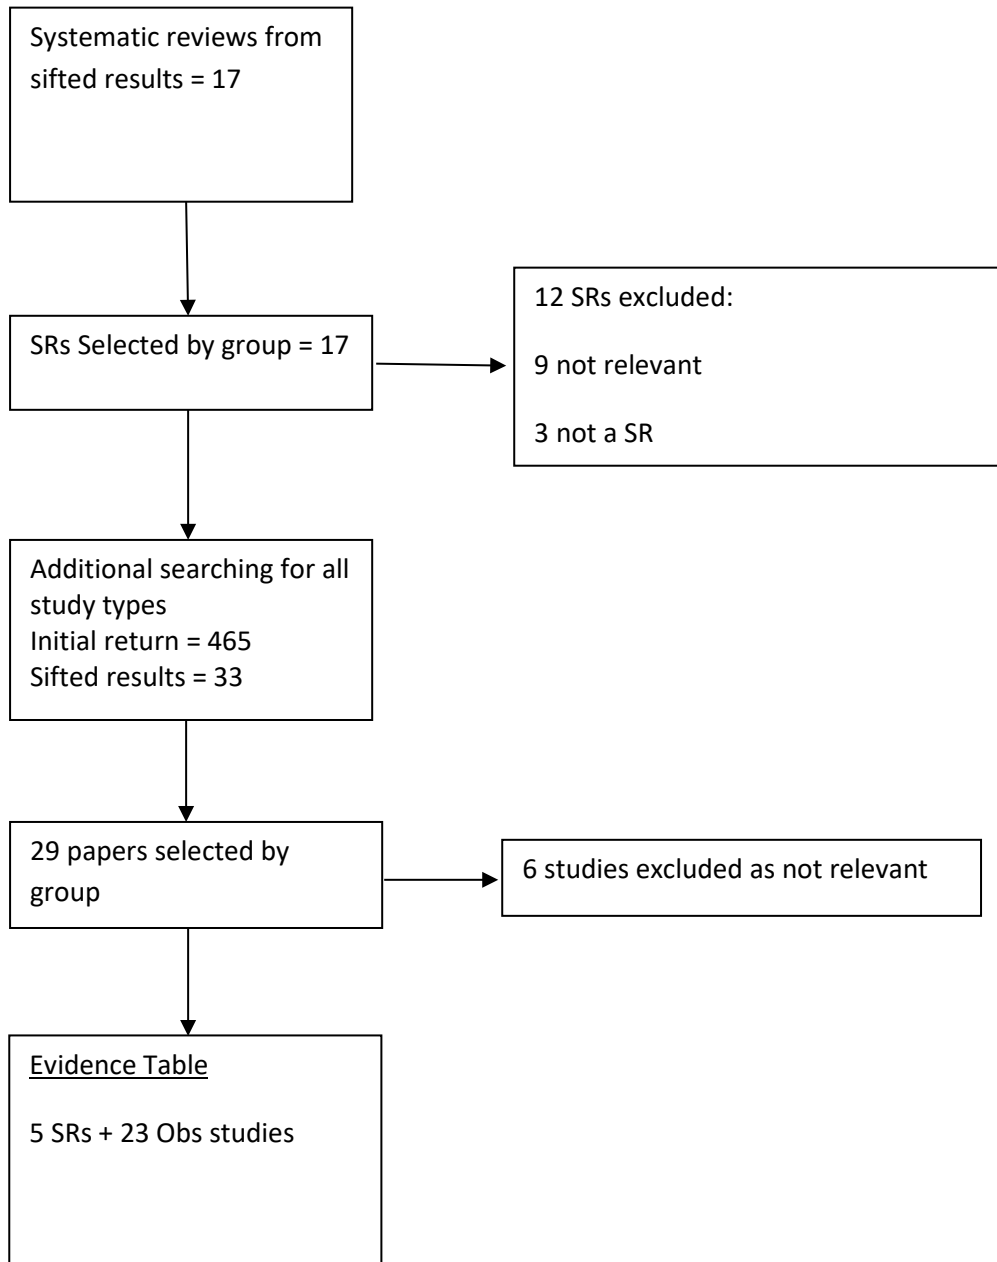

Asthma update 2018-19 Search Flow chart

Systematic Reviews – Key Questions 1-12

Initial Return = 2817  
Sifted results = 353

KQ1

KQ2

KQ3

KQ4

KQ5

KQ6

KQ7

KQ8

KQ9

KQ11

KQ12

KQ13