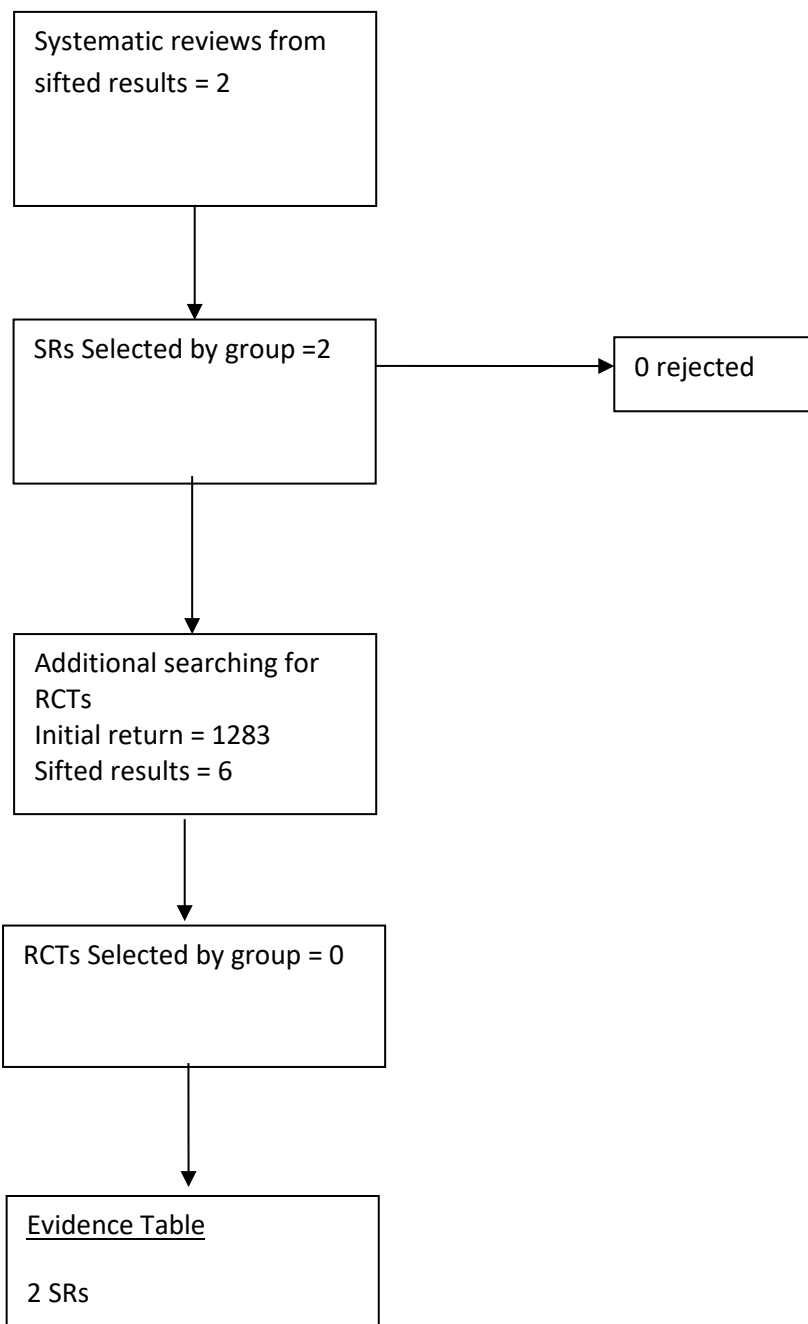

Asthma update 2018-19 Search Flow chart

Systematic Reviews – Key Questions 1-12

Initial Return = 2817  
Sifted results = 353

KQ1

KQ2

KQ3

KQ4

KQ5

KQ6

KQ7

KQ8

KQ9

KQ11

KQ12

KQ13