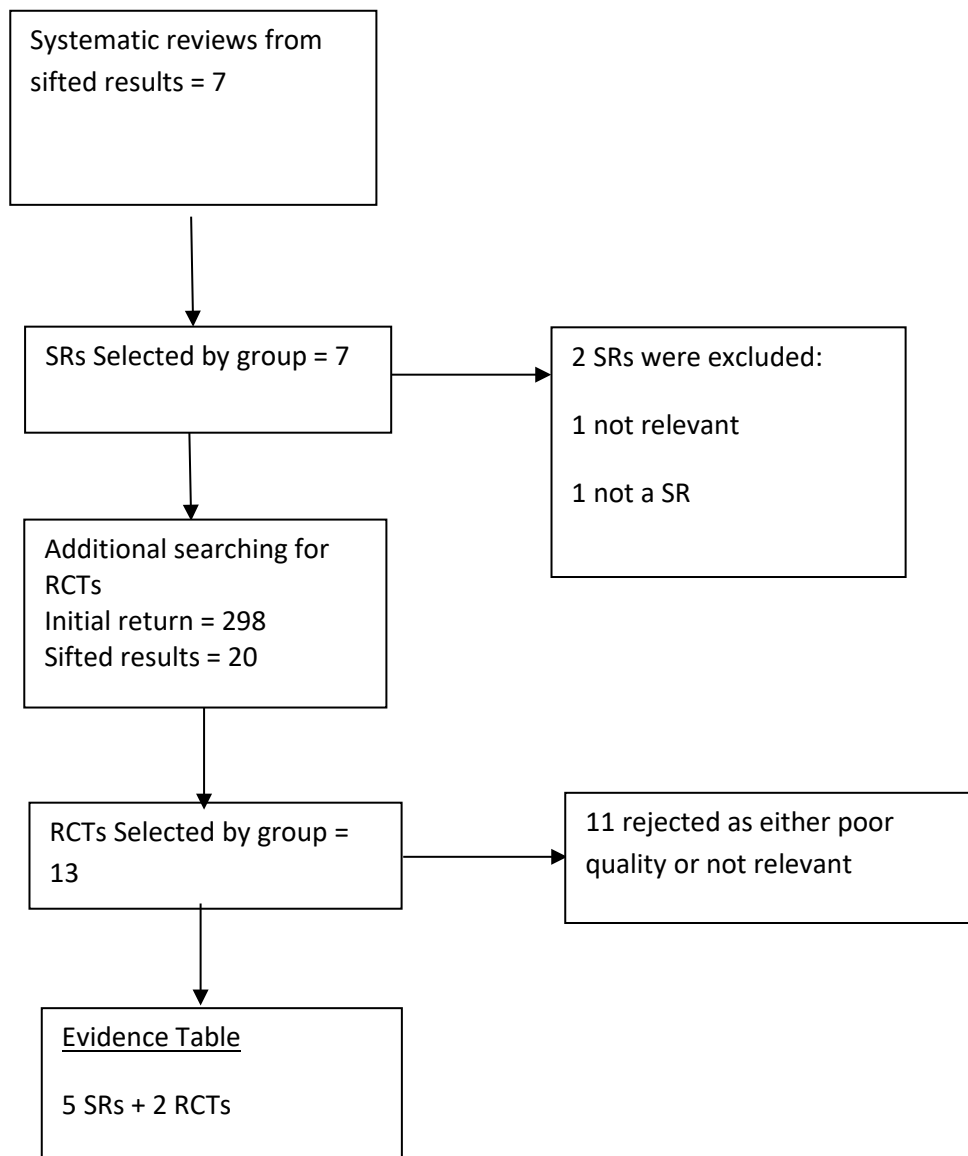

Asthma update 2018-19 Search Flow chart

Systematic Reviews – Key Questions 1-12

Initial Return = 2817  
Sifted results = 353

KQ1

KQ2

KQ3

KQ4

KQ5

KQ6

KQ7

KQ8

KQ9

KQ11

KQ12

KQ13