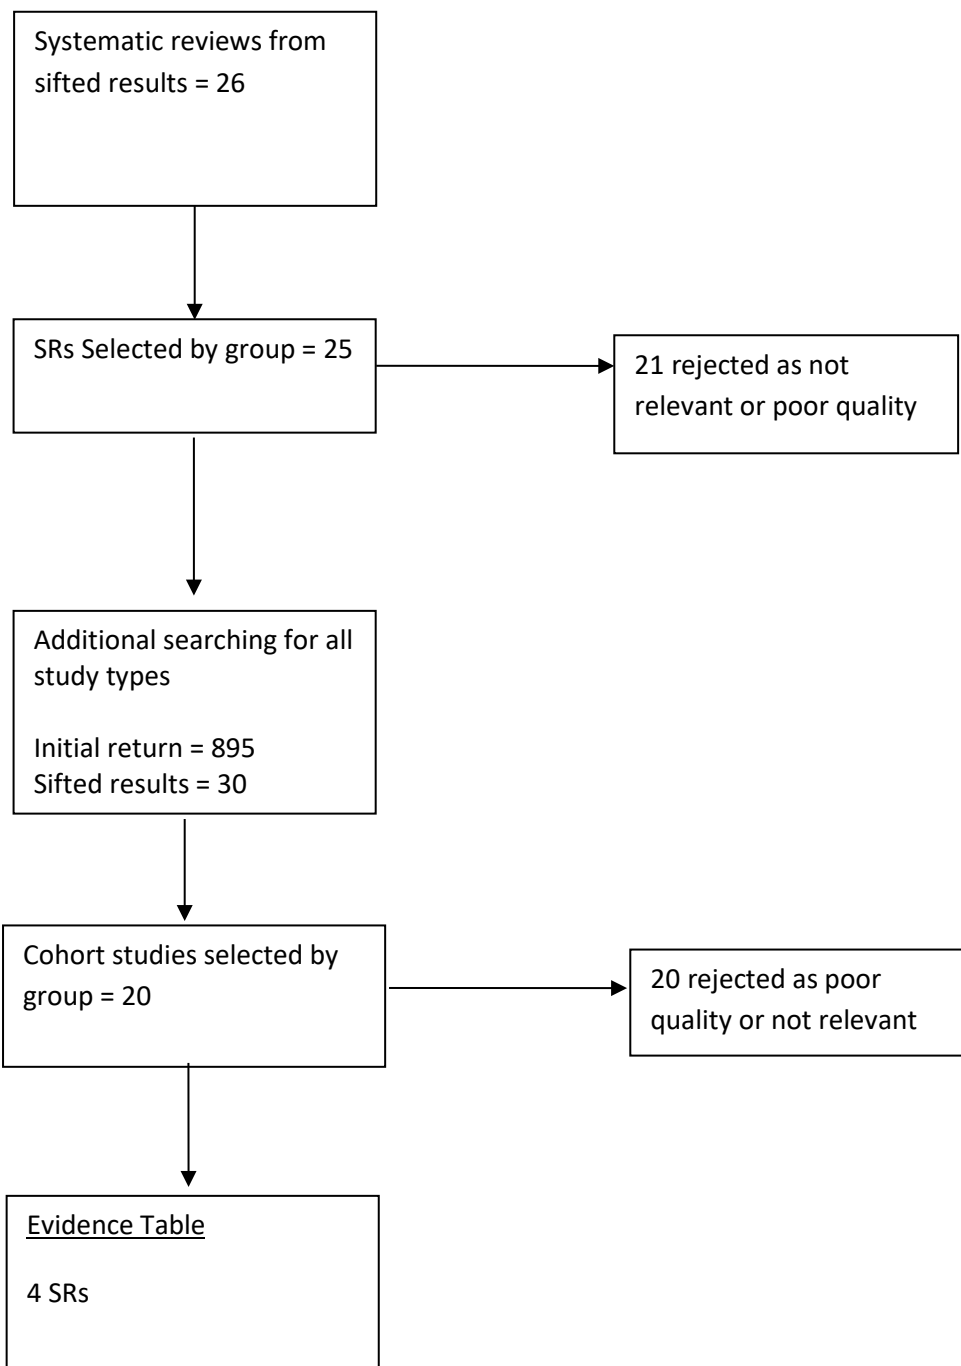

Asthma update 2018-19 Search Flow chart

Systematic Reviews – Key Questions 1-12

Initial Return = 2817  
Sifted results = 353

KQ1

KQ2

KQ3

KQ4

KQ5

KQ6

KQ7

KQ8

KQ9

KQ11

KQ12

KQ13