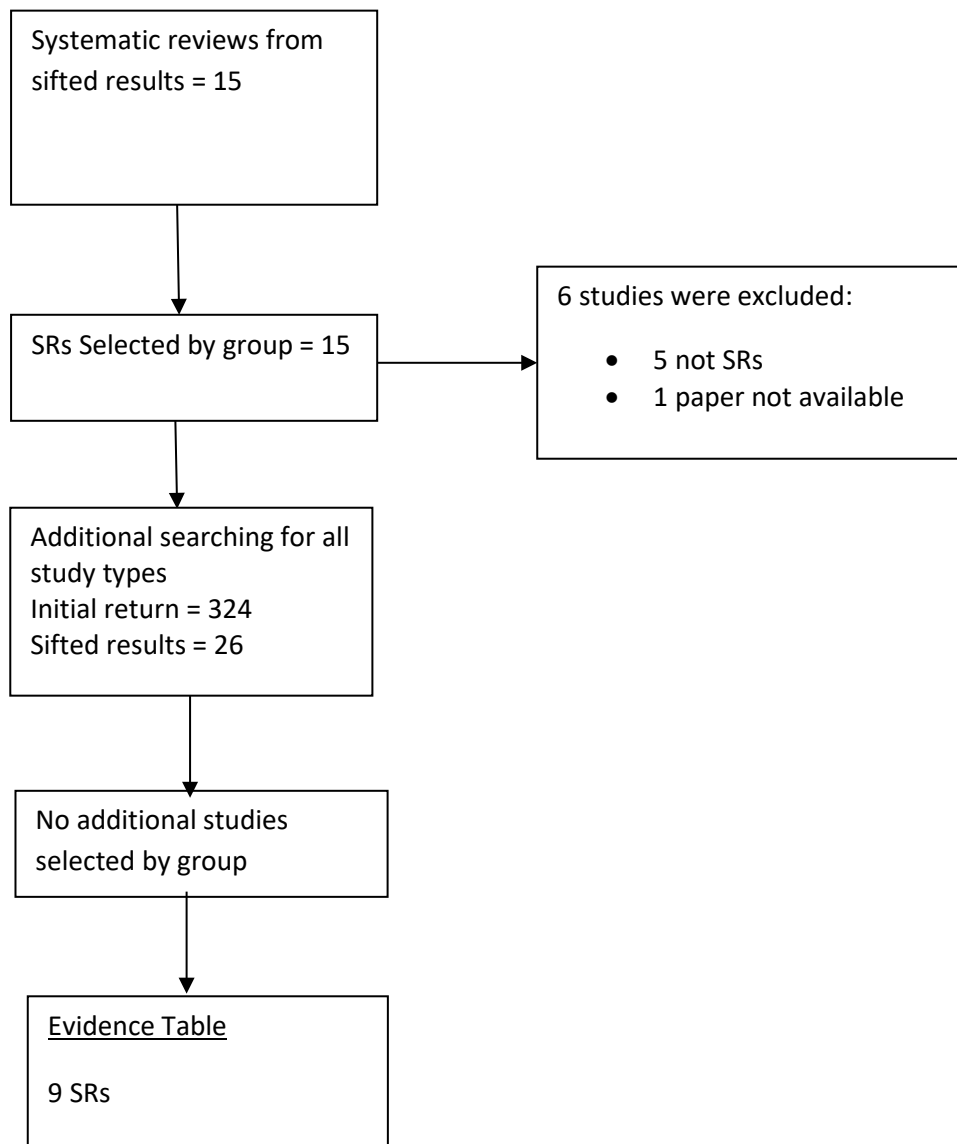

Asthma update 2018-19 Search Flow chart

Systematic Reviews – Key Questions 1-12

Initial Return = 2817  
Sifted results = 353

KQ1

KQ2

KQ3

KQ4

KQ5

KQ6

KQ7

KQ8

KQ9

KQ11

KQ12

KQ13