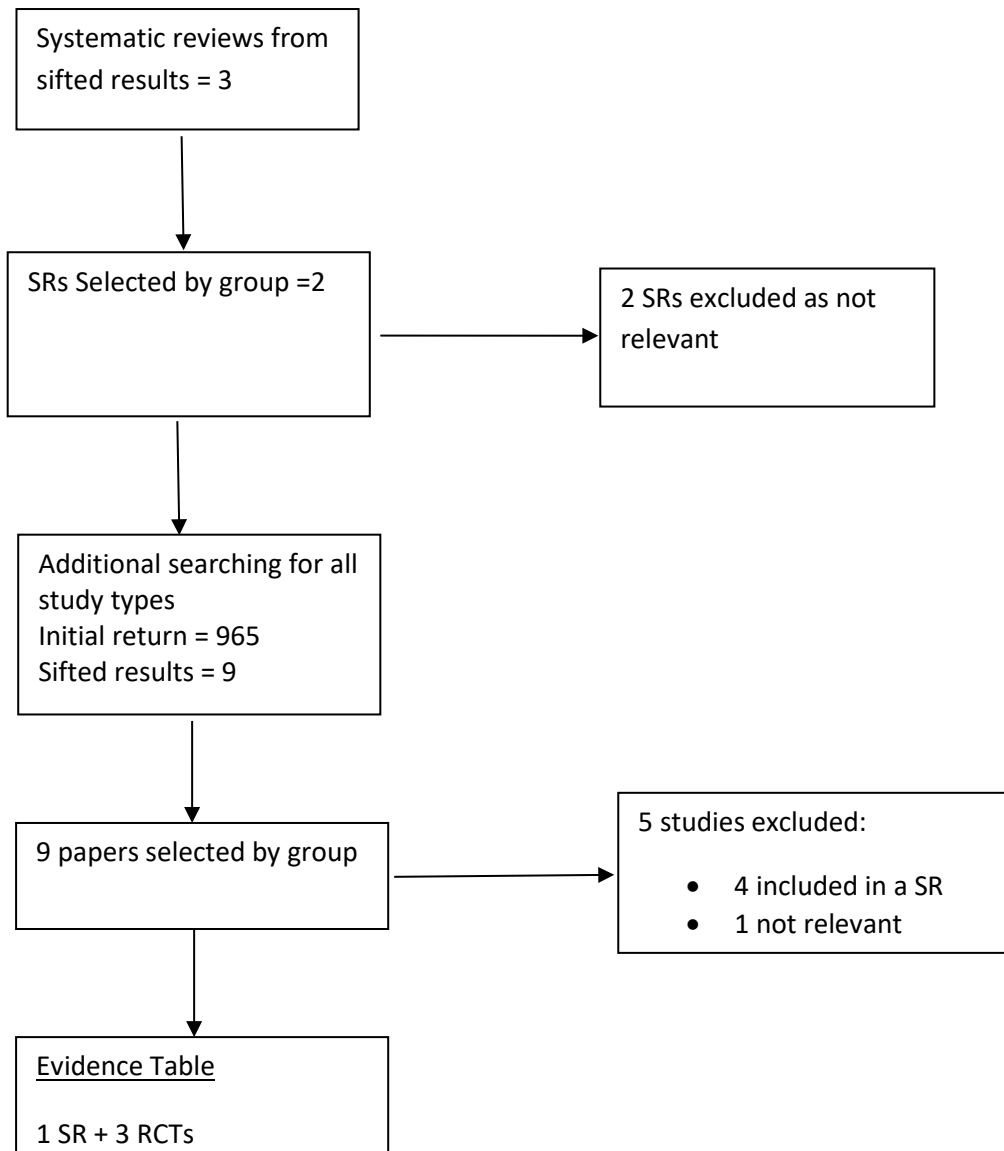

Asthma update 2018-19 Search Flow chart

Systematic Reviews – Key Questions 1-12

Initial Return = 2817  
Sifted results = 353

KQ1

KQ2

KQ3

KQ4

KQ5

KQ6

KQ7

KQ8

KQ9

KQ11

KQ12

KQ13