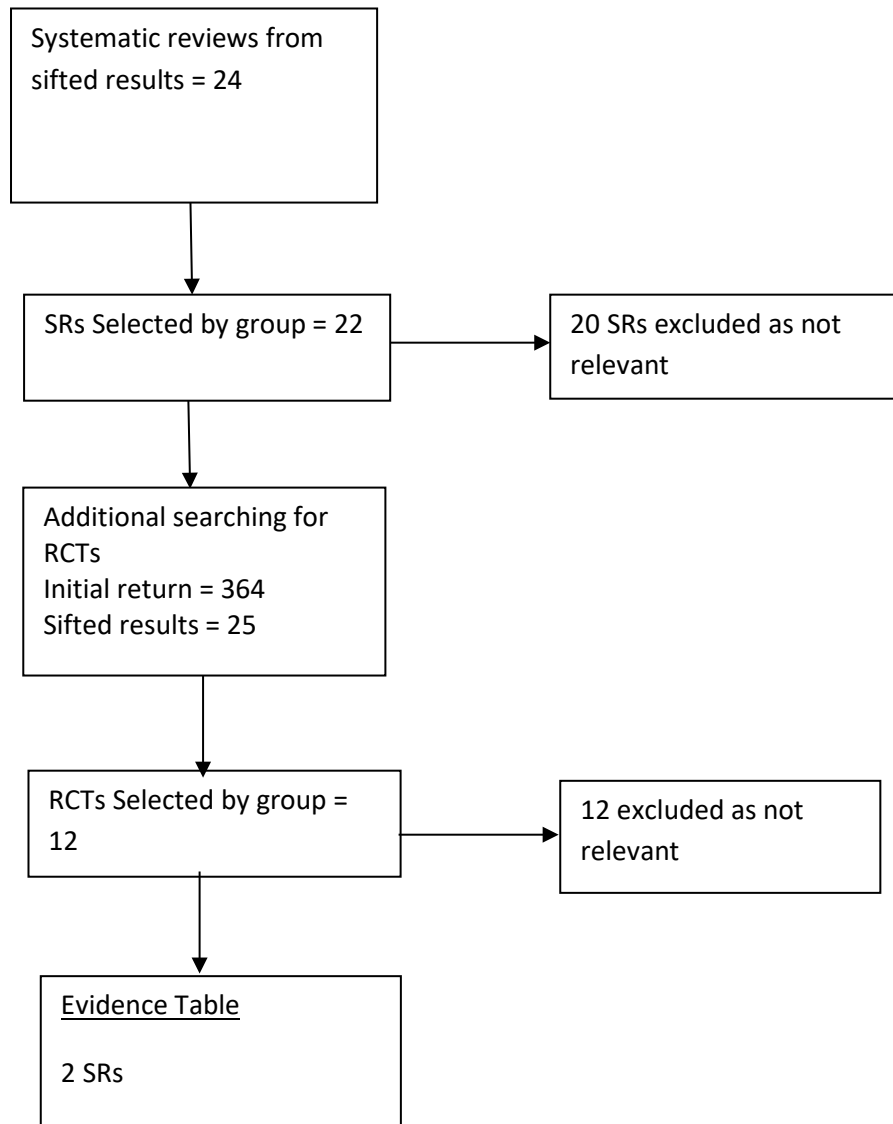

Asthma update 2018-19 Search Flow chart

Systematic Reviews – Key Questions 1-12

Initial Return = 2817  
Sifted results = 353

KQ1

KQ2

KQ3

KQ4

KQ5

KQ6

KQ7

KQ8

KQ9

KQ11

KQ12

KQ13