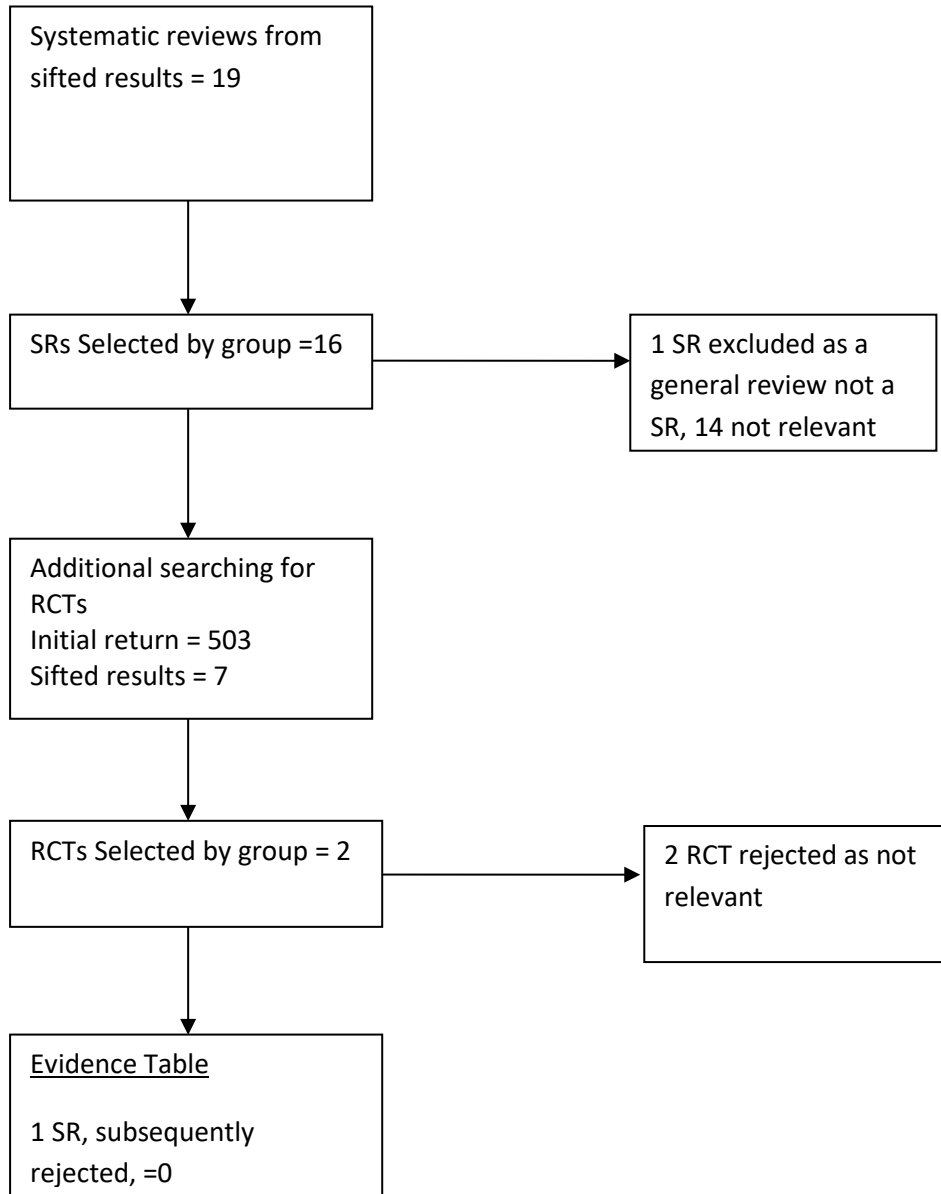

Asthma update 2018-19 Search Flow chart

Systematic Reviews – Key Questions 1-12

Initial Return = 2817  
Sifted results = 353

KQ1

KQ2

KQ3

KQ4

KQ5

KQ6

KQ7

KQ8

KQ9

KQ11

KQ12

KQ13