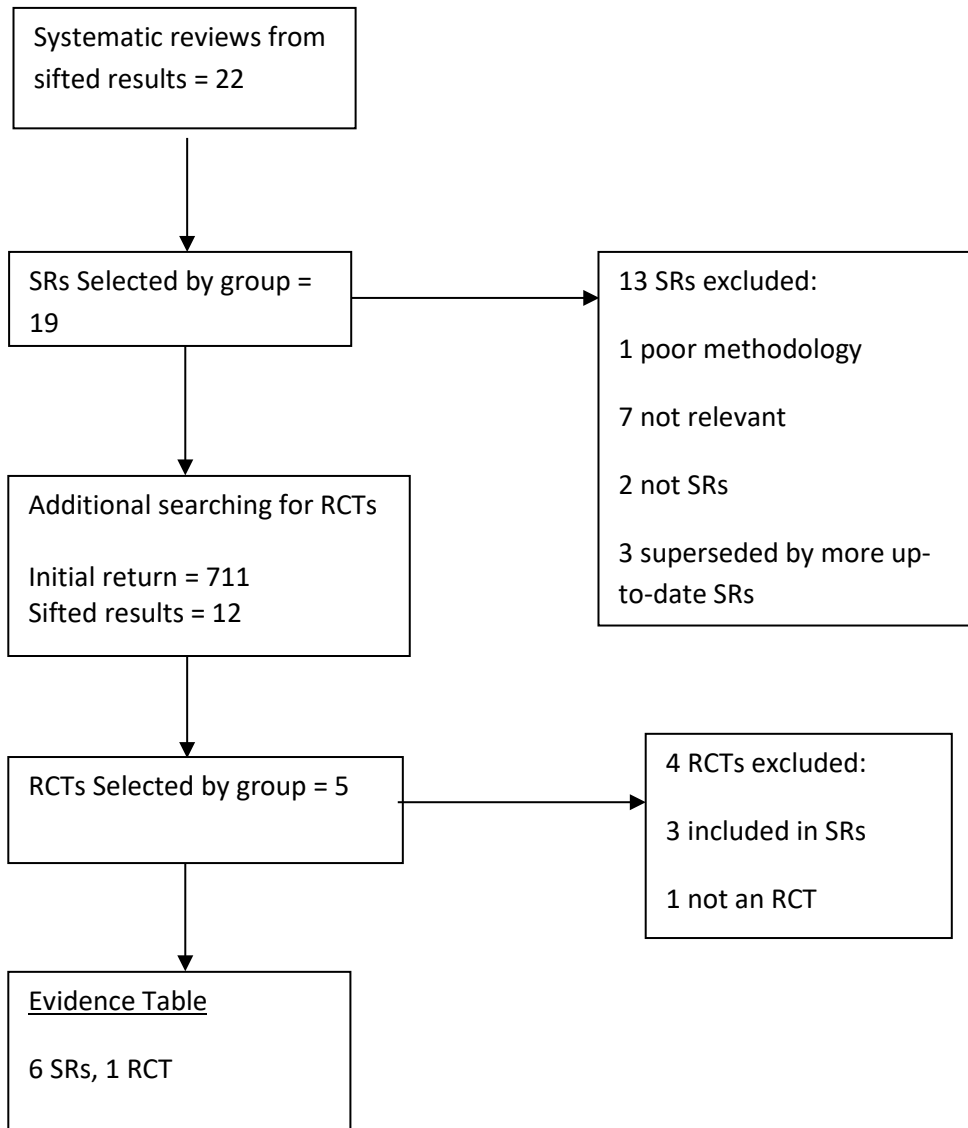

Asthma update 2018-19 Search Flow chart

Systematic Reviews – Key Questions 1-12

Initial Return = 2817  
Sifted results = 353

KQ1

KQ2

KQ3

KQ4

KQ5

KQ6

KQ7

KQ8

KQ9

KQ11

KQ12

KQ13